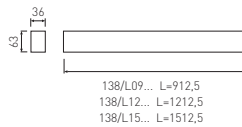

28W 86° 3510 lm control gear EL 3000K 138AP/L0983 4000K 138AP/L0984	37W 86° 4680 lm control gear EL 3000K 138AP/L1283 4000K 138AP/L1284	48W 86° 5980 lm control gear EL 3000K 138AP/L1583 4000K 138AP/L1584

Track

LED and control gear included