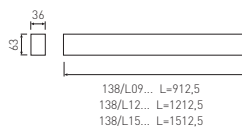

28W 86° 3510 lm control gear EL 3000K 138L/0983T 4000K 138L/0984T	37W 86° 4680 lm control gear EL 3000K 138L/1283T 4000K 138L/1284T	48W 86° 5980 lm control gear EL 3000K 138L/1583T 4000K 138L/1584T