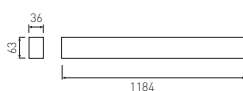

28W
control gear CP
3000K **136AP/12883**
4000K **136AP/12884**

28W
control gear CPD
3000K **D136AP/12883**
4000K **D136AP/12884**

28W
control gear CPDD
3000K **DD136AP/12883**
4000K **DD136AP/12884**

G5 **T5-HO**

Hanging or ceiling mounted

Control gear included