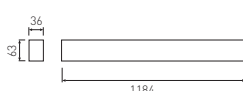

54W
control gear CP
3000K **136AP/15483**
4000K **136AP/15484**

54W
control gear CPD
3000K **D136AP/15483**
4000K **D136AP/15484**

54W
control gear CPDD
3000K **DD136AP/15483**
4000K **DD136AP/15484**