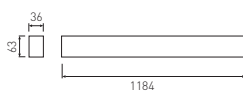

54W
control gear CP
3000K **138/15483**
4000K **138/15484**

54W
control gear CPD
3000K **D138/15483**
4000K **D138/15484**

54W
control gear CPDD
3000K **DD138/15483**
4000K **DD138/15484**

Wall-mounted

Control gear included