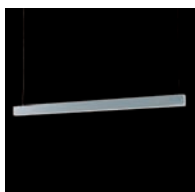

54W
control gear CP
3000K **138/15483**
4000K **138/15484**

54W
control gear CPD
3000K **D138/15483**
4000K **D138/15484**

54W
control gear CPDD
3000K **DD138/15483**
4000K **DD138/15484**

Wall-mounted

Control gear included