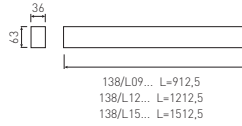

Versions: 2700K Available / on request

SINGLE module LED

LED

Hanging or ceiling mounted

LED and control gear included

Can be fitted in continuous lines
(see accessories)

14W 86° 1500 lm control gear EL 3000K 137/L0983 4000K 137/L0984	19W 86° 2300 lm control gear EL 3000K 137/L1283 4000K 137/L1284	24W 86° 2900 lm control gear EL 3000K 137/L1583 4000K 137/L1584